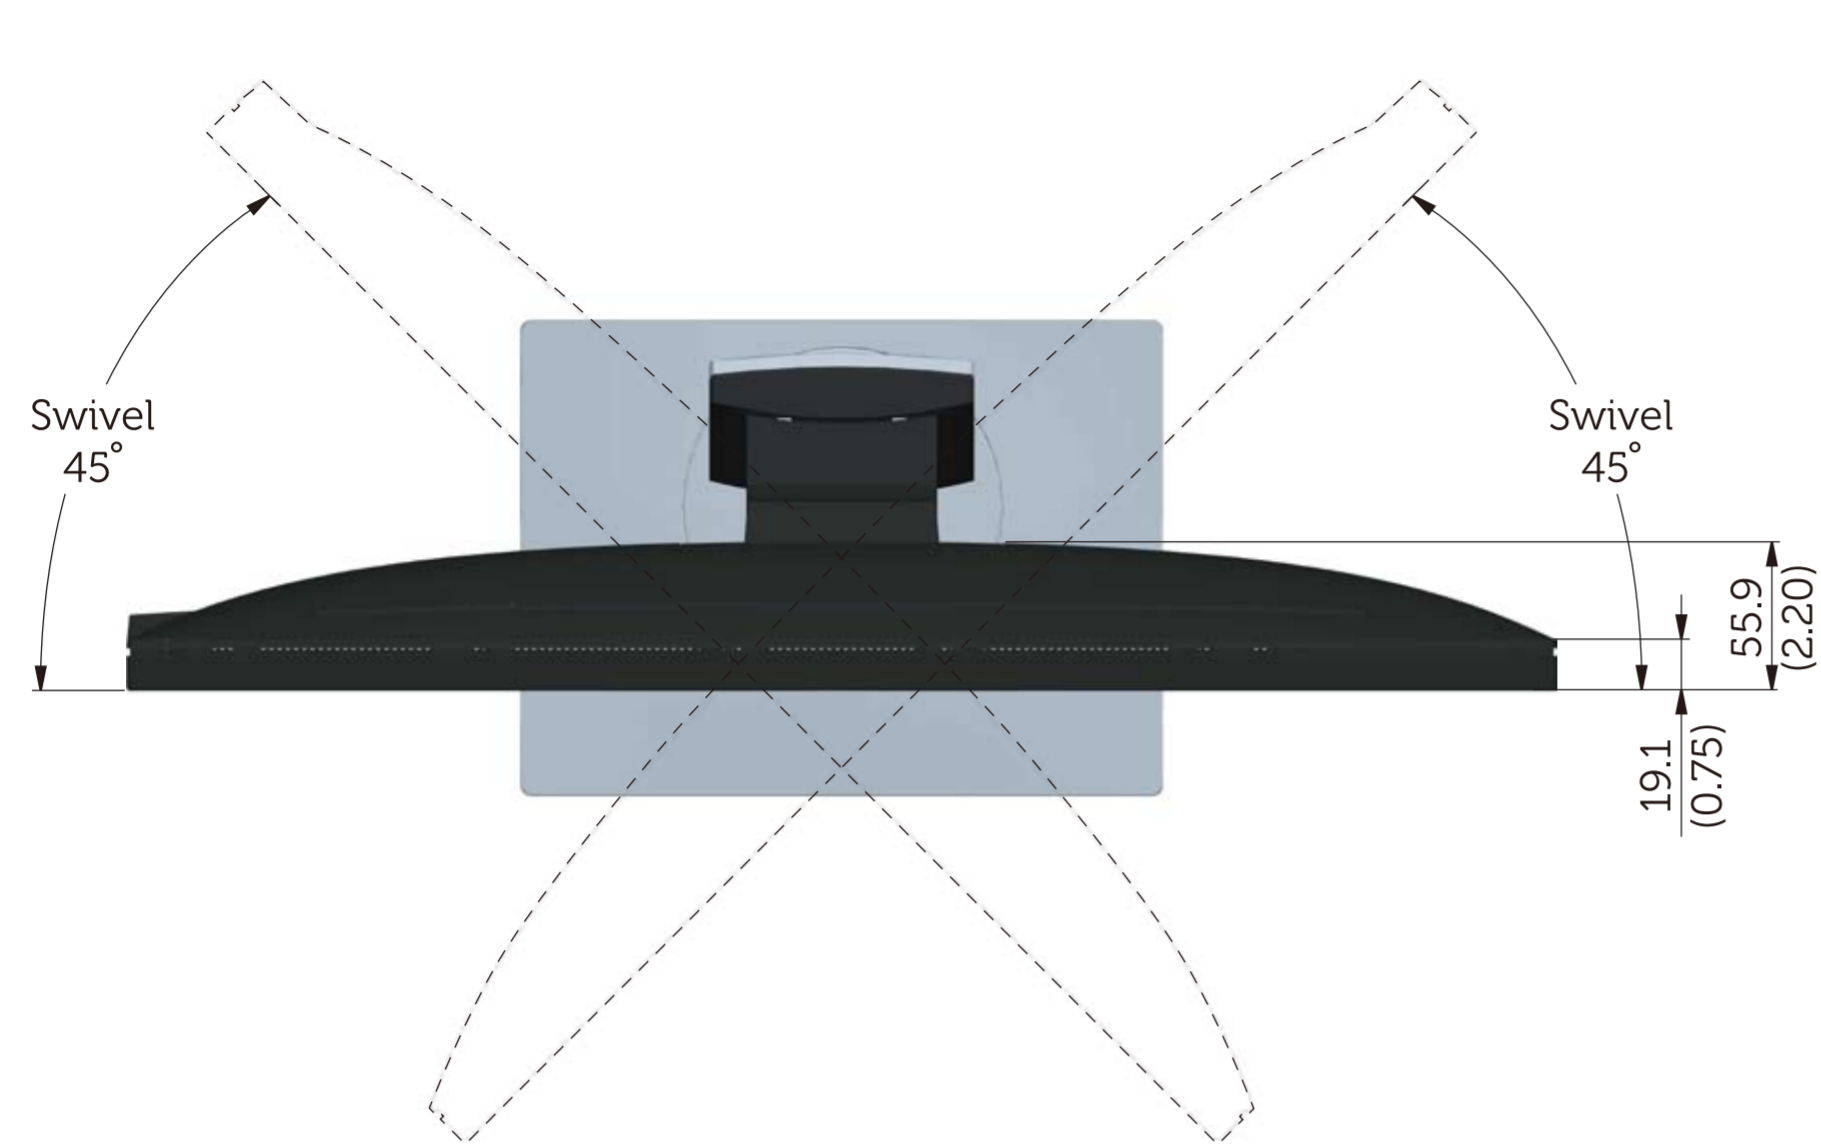

# S2417DG Outline Dimension

Norminal Dimension  
Unit: mm(inch)

Back View of Monitor without stand