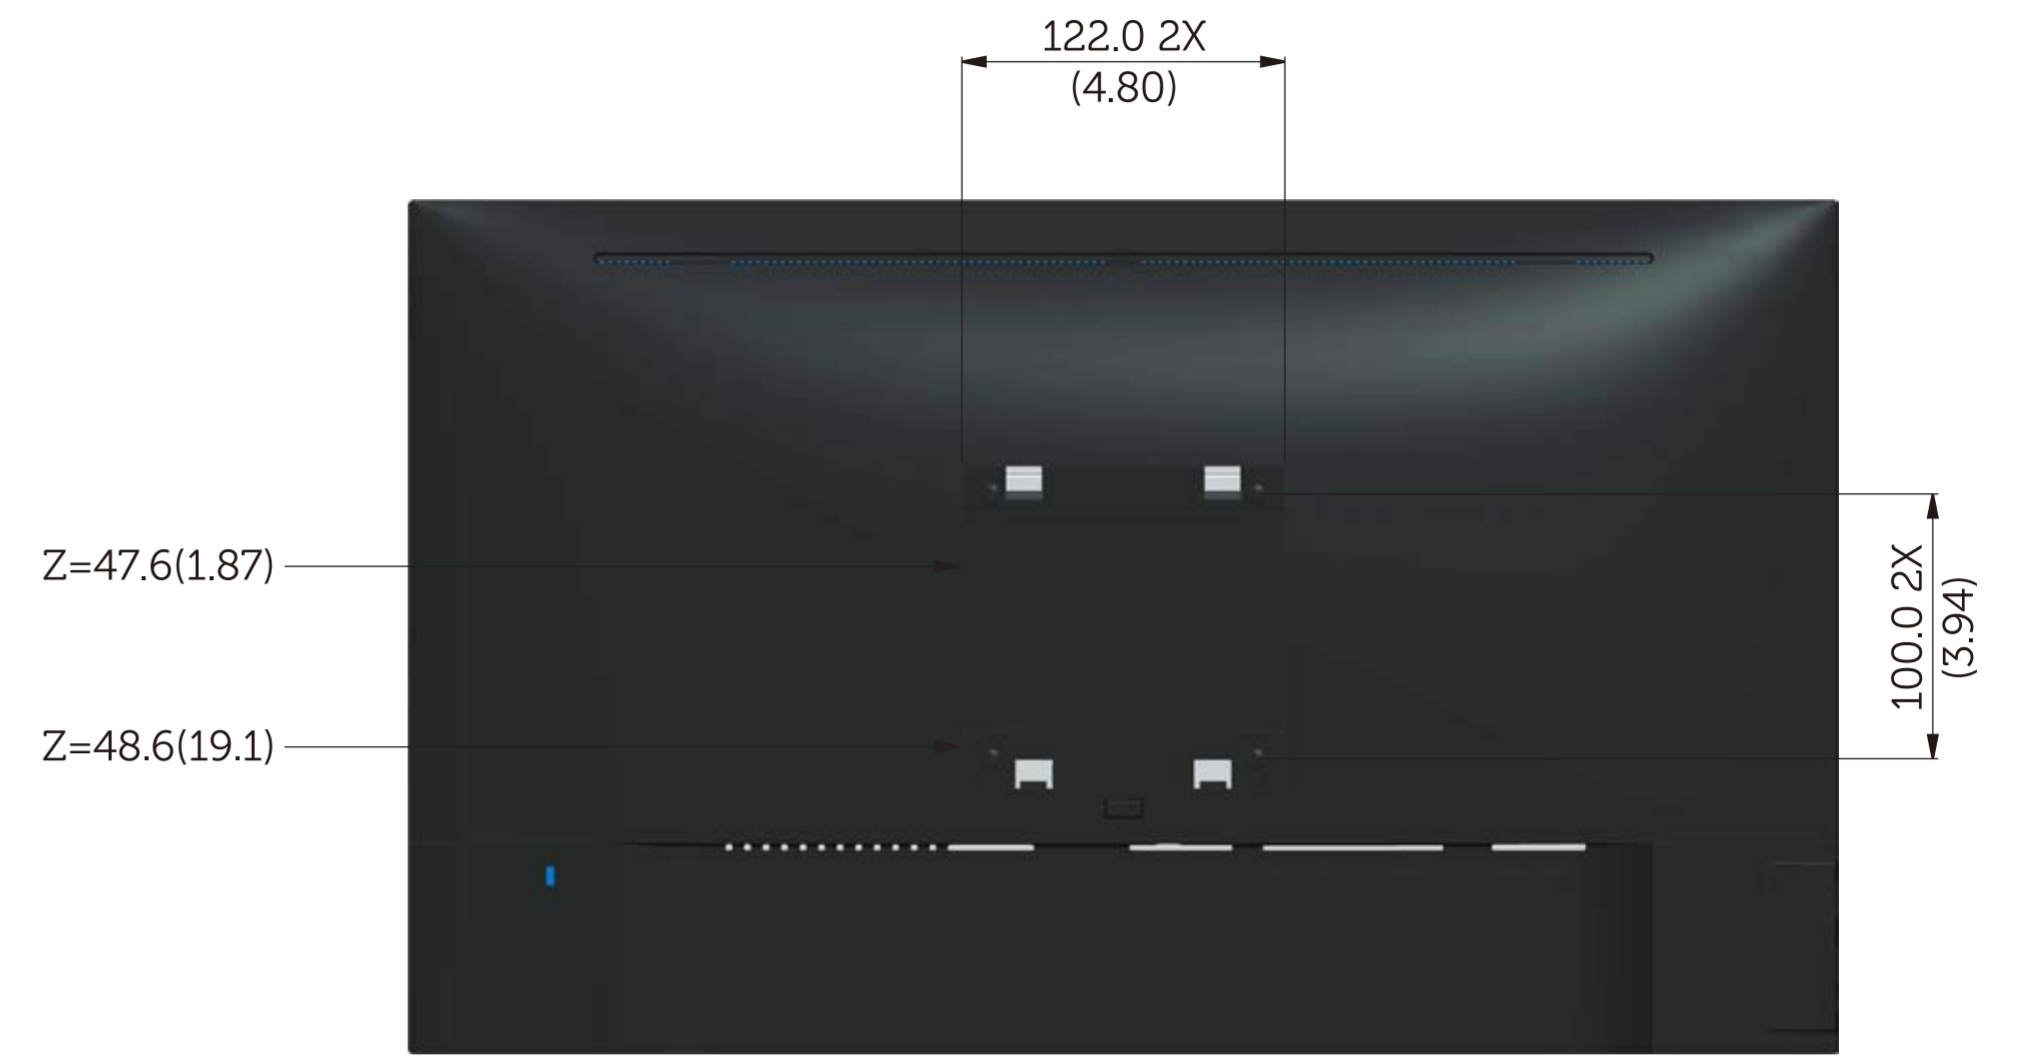

# S2417DG Outline Dimension

Norminal Dimension  
Unit: mm(inch)

Back View of Monitor without stand